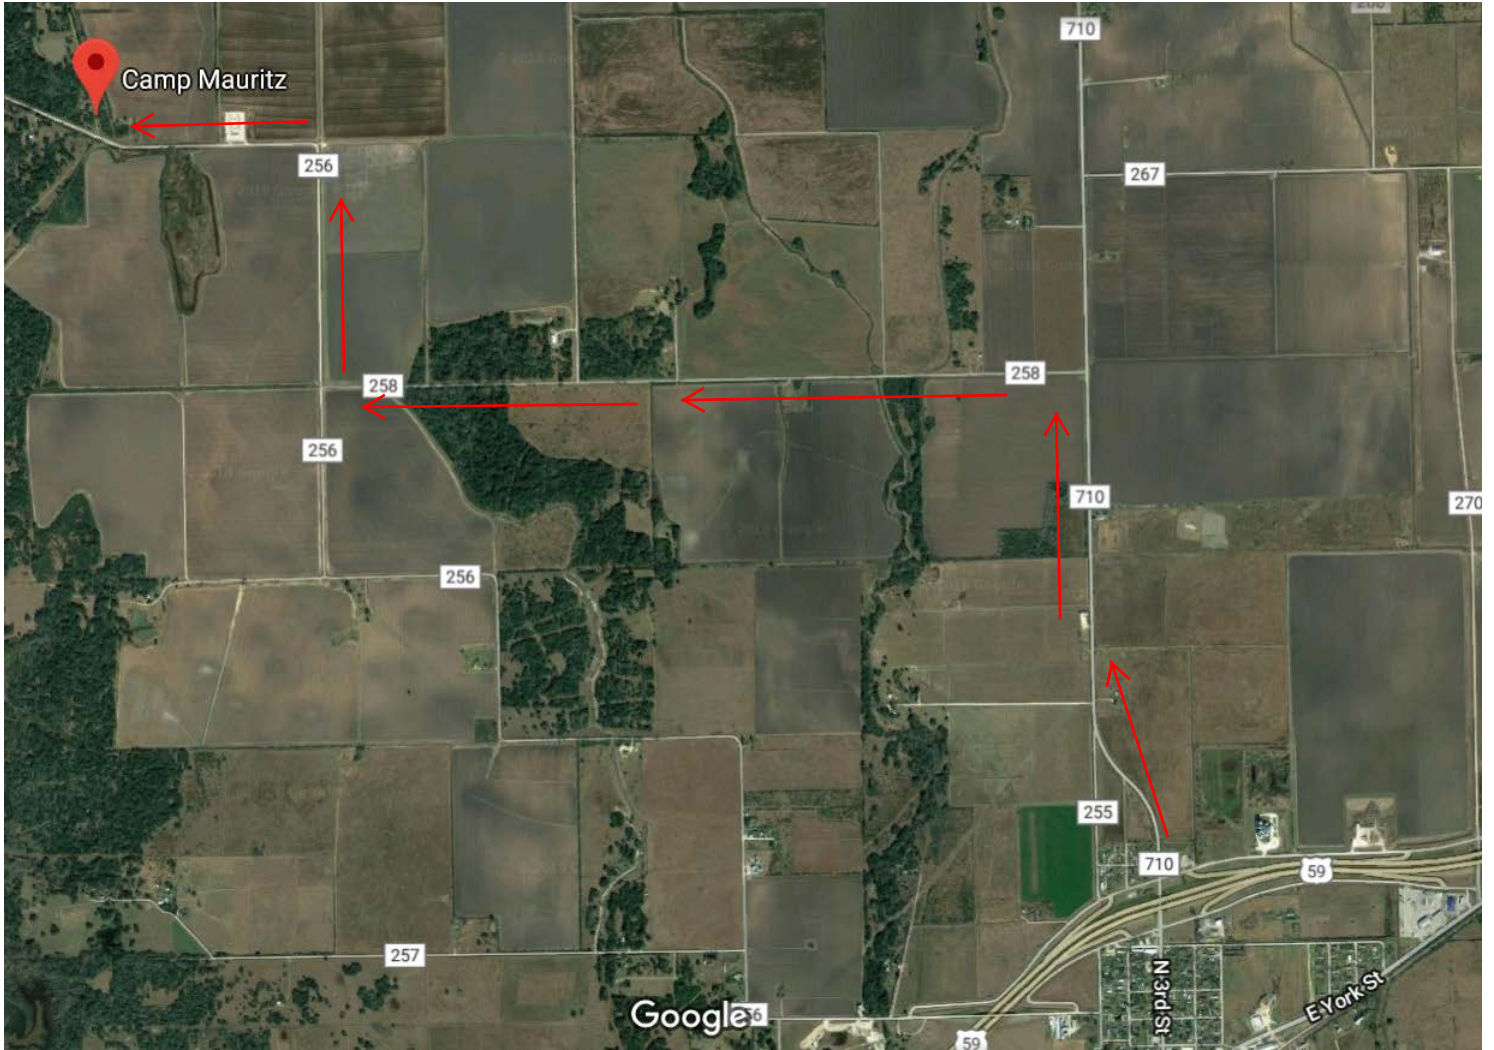

# Webelos Woods (26,27,28 Oct) - Map to Camp Mauritz

Camp Mauritz  
CO Road 256  
Ganado, TX  
77962

# Parking and Camp Site Locations for Troops