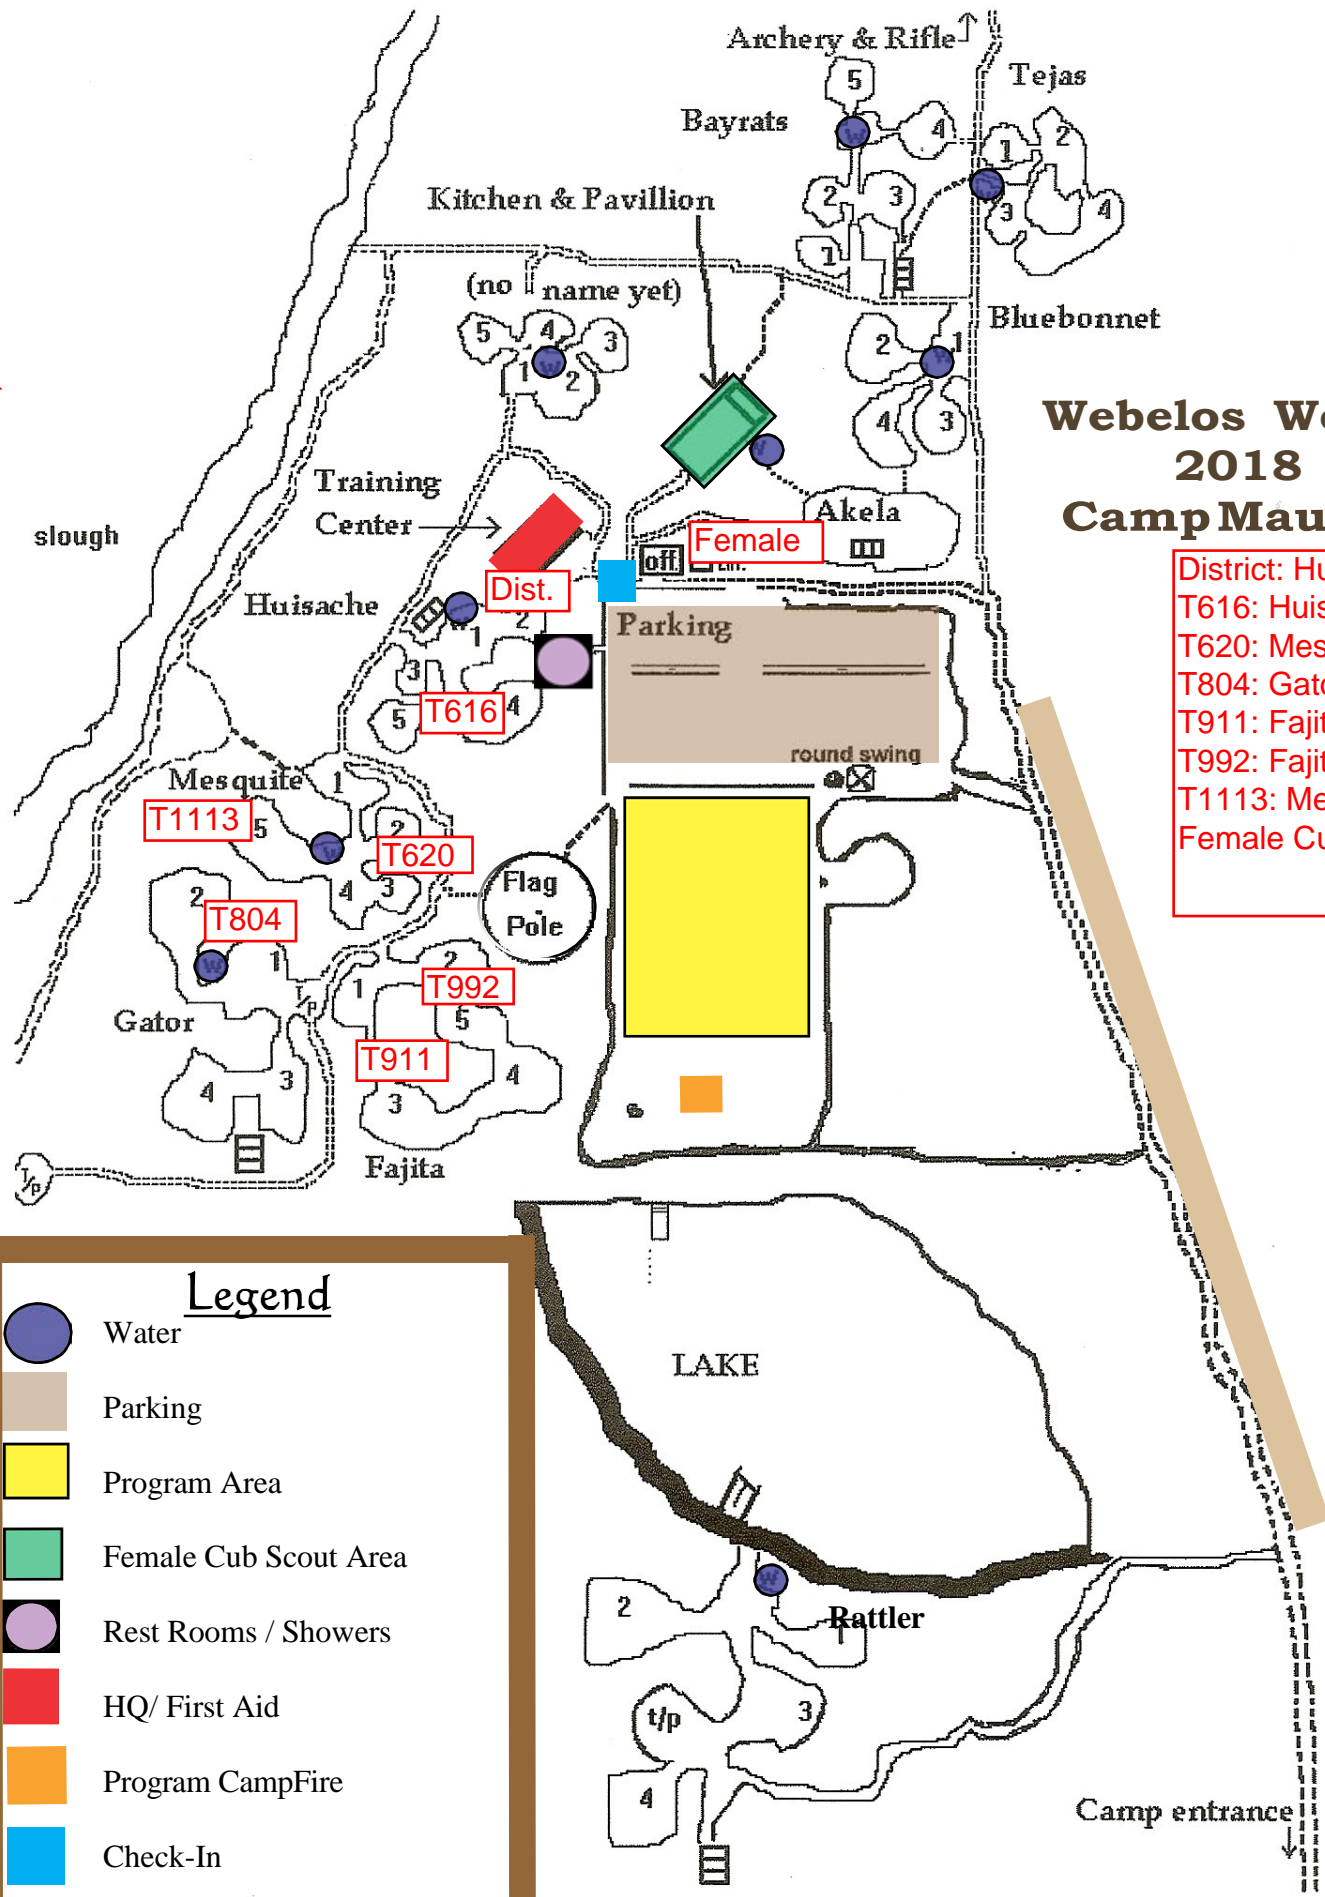

# Webelos Woods (26,27,28 Oct) - Map to Camp Mauritz

Camp Mauritz  
CO Road 256  
Ganado, TX  
77962

# Parking and Camp Site Locations for Troops

### Legend

- Water
- Parking
- Program Area
- Female Cub Scout Area
- Rest Rooms / Showers
- HQ/ First Aid
- Program CampFire
- Check-In

## Saturday Program Area

Scouts will rotate through respective stations in 45min intervals. Clockwise rotation.

Alpha: Wood Carving (O/A)  
Bravo: Camping (T-1113)  
Charlie: Fire Starting (T-620)  
Delta: Totin Chip (T-992)  
Echo: Knots (T-911)  
Foxtrot: First Aid (T-616)