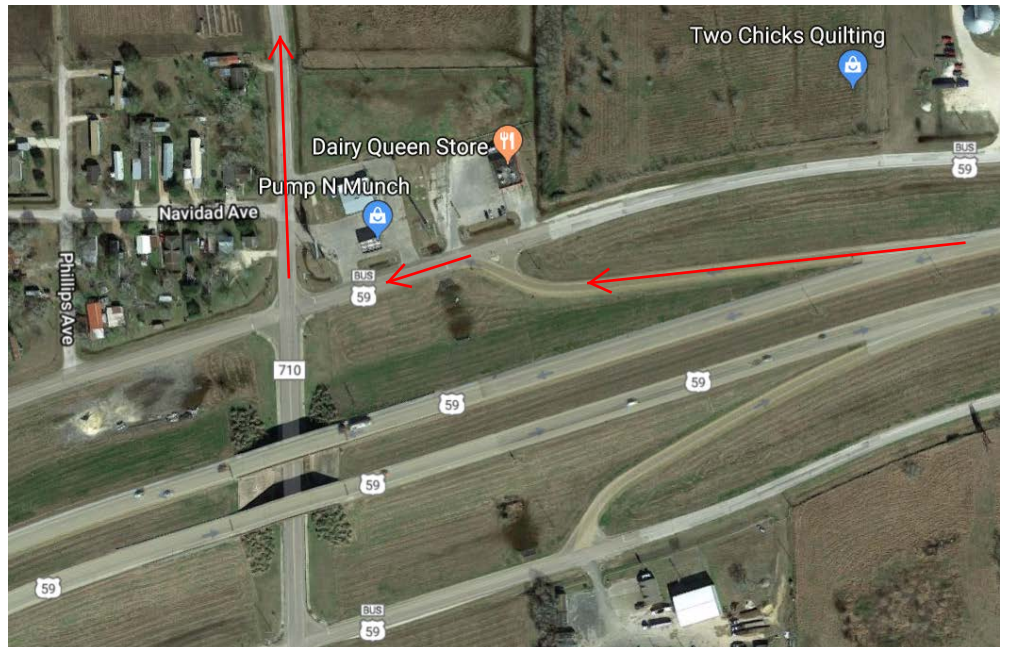

# Webelos Woods (26,27,28 Oct) - Map to Camp Mauritz

Camp Mauritz  
CO Road 256  
Ganado, TX  
77962